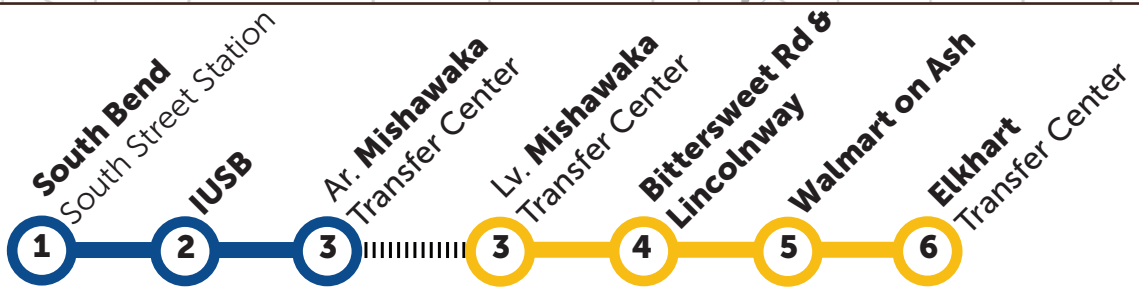

Weekdays Eastbound to Elkhart

				--	5:00	5:11	5:25
				5:13	5:30	5:41	5:55
5:20	5:30	5:40		5:43	6:00	6:11	6:25
5:50	6:00	6:10		6:13	6:30	6:41	6:55
6:20	6:30	6:40		6:43	7:00	7:11	7:25
6:50	7:00	7:10		7:13	7:30	7:41	7:55
7:20	7:30	7:40		7:43	8:00	8:11	8:25
7:50	8:00	8:10		8:13	8:30	8:41	8:55
8:20	8:30	8:40		8:43	9:00	9:11	9:25
8:50	9:00	9:10		9:13	9:30	9:41	9:55
9:20	9:30	9:40		9:43	10:00	10:11	10:25
9:50	10:00	10:10		10:13	10:30	10:41	10:55
10:20	10:30	10:40		10:43	11:00	11:11	11:25
10:50	11:00	11:10		11:13	11:30	11:41	11:55
11:20	11:30	11:40		11:43	12:00	12:11	12:25
11:50	12:00	12:10		12:13	12:30	12:41	12:55
12:20	12:30	12:40		12:43	13:00	13:11	13:25
12:50	13:00	13:10		13:13	13:30	13:41	13:55
13:20	13:30	13:40		13:43	14:00	14:11	14:25
13:50	14:00	14:10		14:13	14:30	14:41	14:55
14:20	14:30	14:40		14:43	15:00	15:11	15:25
14:50	15:00	15:10		15:13	15:30	15:41	15:55
15:20	15:30	15:40		15:43	16:00	16:11	16:25
15:50	16:00	16:10		16:13	16:30	16:41	16:55
16:20	16:30	16:40		16:43	17:00	17:11	17:25
16:50	17:00	17:10		17:13	17:30	17:41	17:55
17:20	17:30	17:40		17:43	18:00	18:11	18:25
17:50	18:00	18:10		18:13	18:30	18:41	18:55
18:20	18:30	18:40					
19:20	Combined 11/9 Route To Mishawaka Transfer Center op- erates via Route 11						
20:20							
21:20							