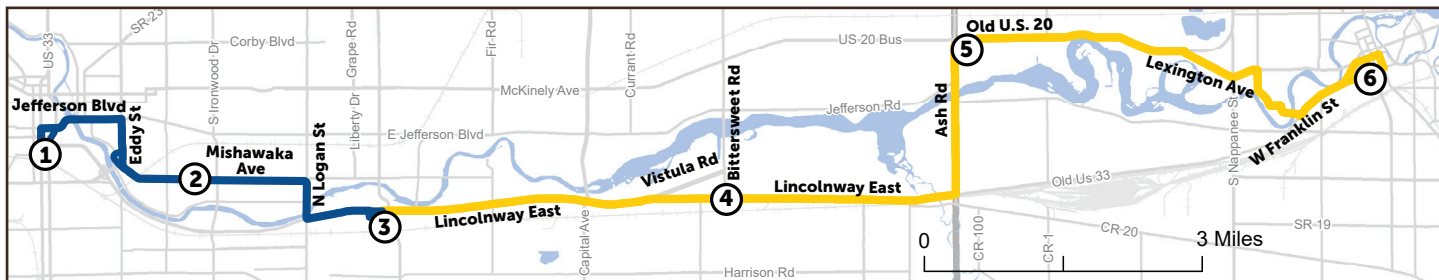

Weekdays Westbound to South Bend

5:30	5:41	5:51	6:08	6:18	6:28	6:38
6:00	6:11	6:21	6:38	6:48	6:58	7:08
6:30	6:41	6:51	7:08	7:18	7:28	7:38
7:00	7:11	7:21	7:38	7:48	7:58	8:08
7:30	7:41	7:51	8:08	8:18	8:28	8:38
8:00	8:11	8:21	8:38	8:48	8:58	9:08
8:30	8:41	8:51	9:08	9:18	9:28	9:38
9:00	9:11	9:21	9:38	9:48	9:58	10:08
9:30	9:41	9:51	10:08	10:18	10:28	10:38
10:00	10:11	10:21	10:38	10:48	10:58	11:08
10:30	10:41	10:51	11:08	11:18	11:28	11:38
11:00	11:11	11:21	11:38	11:48	11:58	12:08
11:30	11:41	11:51	12:08	12:18	12:28	12:38
12:00	12:11	12:21	12:38	12:48	12:58	13:08
12:30	12:41	12:51	13:08	13:18	13:28	13:38
13:00	13:11	13:21	13:38	13:48	13:58	14:08
13:30	13:41	13:51	14:08	14:18	14:28	14:38
14:00	14:11	14:21	14:38	14:48	14:58	15:08
14:30	14:41	14:51	15:08	15:18	15:28	15:38
15:00	15:11	15:21	15:38	15:48	15:58	16:08
15:30	15:41	15:51	16:08	16:18	16:28	16:38
16:00	16:11	16:21	16:38	16:48	16:58	17:08
16:30	16:41	16:51	17:08	17:18	17:28	17:38
17:00	17:11	17:21	17:38	17:48	17:58	18:08
17:30	17:41	17:51	18:08	18:18	18:28	18:38
18:00	18:11	18:21	18:38	18:48	18:58	19:08
18:30	18:41	18:51	19:08	19:18	19:28	19:38
Route 11/9				19:45	19:55	20:05
				20:45	20:55	21:05
				21:40	21:50	22:00